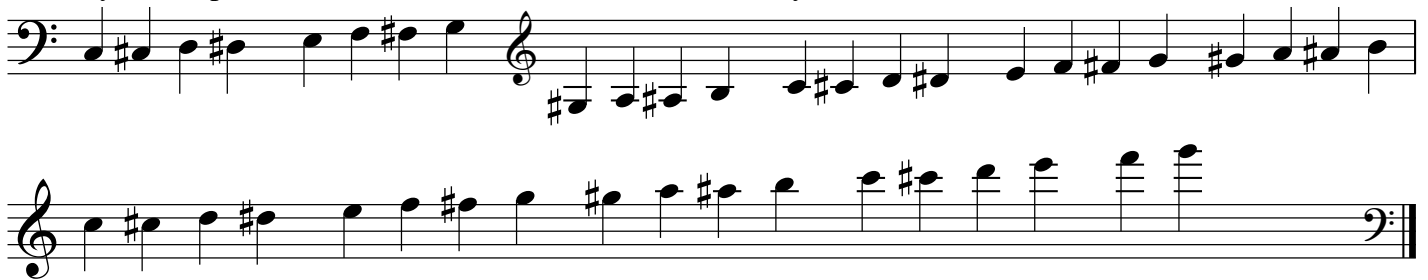

Nyckelharpa - Tonal Range & Clefs

Nyckelharpa, Swedish cromatic model, 3 rows of keys

Nyckelharpa, Continental cromatic model, 4 rows of keys (Alto)

Nyckelharpa, Tenor, 4 rows of keys

Nyckelharpa - Strings

I (1 st string)	II (2 nd string)	III (3 th string)	IV (4 th string)	Rows of keys
Swedish model with three rows of keys				
A (la)	C (do)	G (sol)	C (do)	3
A (la)	D (re)	G (sol)	C (do)	3
Continental model with four rows of keys				
A (la)	C (do)	G (sol)	C (do)	4
A (la)	D (re)	G (sol)	C (do)	4
Tenor with four rows of keys				
A (la)	C (do)	G (sol)	C (do)	3
A (la)	D (re)	G (sol)	C (do)	4